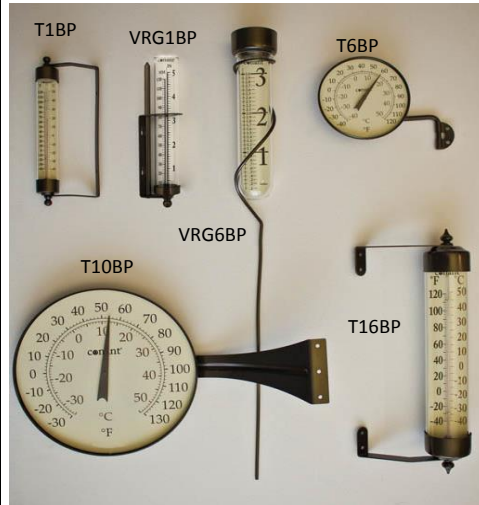

Planogram Displays

❖ 2 Sided Rolling Rack

RRACK2 - CONANT ROLLING RACK

**B1 - 2 SIDED ROLLING RACK
(OR SIDE A1 - 4 SIDED SPINNER)**

Combination: Bronze Patina (BP) + Satin Nickel (SN) Finishes

ITEM NO	DESCRIPTION	FACINGS	QTY
T6BP	Dial Thermometer BP	2	4
T6SN	Dial Thermometer SN	2	4
COMF3BP	Comfortmeter Cardinal BP	1	2
COMF4BP	Comfortmeter Hummingbird BP	1	2
T1BP	In/Out Thermometer BP	4	8
T1SN	In/Out Thermometer SN	2	4
T10BP	Large Dial Therm BP	1	2
T10SN	Large Dial Therm SN	1	2
T16BP	Grand View Therm BP	1	2
T16SN	Grand View Therm SN	1	2
VRG6BP	Grand View Rain Gauge BP	1	2
VRG6SN	Grand View Rain Gauge SN	1	2
VRG1BP	Rain Gauge BP	3	6
VRG1SN	Rain Gauge BP	3	6

COMF FINCH 3	COMF HYDRA 3	T10 SUNFLOWER 2
T6 BLUEBIRD 3	T6 DAHLIA 3	T10 OWL 2
T6 CLASSIC 3	T6 CLASSIC 3	T30BP 3
T30BP 3	T30BP 3	T10 CLASSIC 2
VRG10BP 3	VRG10BP 3	VRG10BP 3
VRG10BP 3	VRG10BP 3	T23BP 3

SIDE B2 - 2 SIDED ROLLING RACK

Combination: Bronze Patina (BP) + Goldenrod (GR) + Purple Amethyst (PA)
+ Royal Blue (RB) Finishes

ITEM NO	DESCRIPTION	FACINGS	QTY
COMF FINCH	Conv Comfortmeter Finch RB	1	2
COMF HYDRA	Conv Comfortmeter Hydrangea PA	1	2
T6 BLUEBIRD	Conv Thermometer Bluebird RB	1	2
T6 DAHLIA	Conv Thermometer Dahlia PA	1	2
T6 CLASSIC	Conv Thermometer Classic BP	2	4
T10 SUNFLOWER	Conv Lg Dial Therm Sunflower GR	1	2
T10 OWL	Conv Lg Dial Therm Barn Owl GR	1	2
T10 CLASSIC	Conv Lg Dial Therm Classic BP	1	2
T30BP	Elements Clear View Therm BP	2	6
VRG10BP	Elements Spiral Rain Gauge BP	4	12
T23BP	Vintage Oval Thermometer BP	1	3