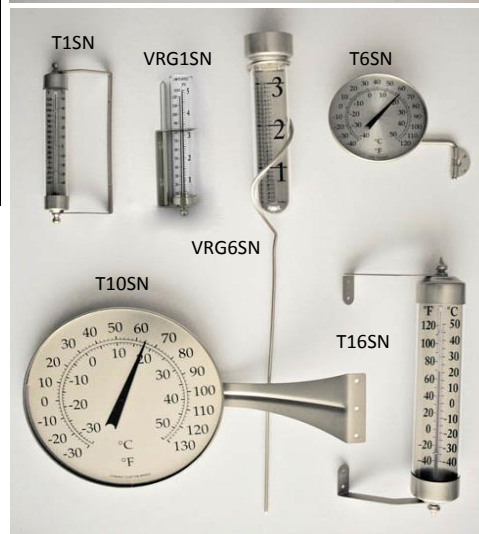

Planogram Displays

❖ 2 Sided Rolling Rack

RRACK2 - CONANT ROLLING RACK

**B1 - 2 SIDED ROLLING RACK
(OR SIDE A1 - 4 SIDED SPINNER)**

Combination: Bronze Patina (BP) + Satin Nickel (SN) Finishes

ITEM NO	DESCRIPTION	FACINGS	QTY
T6BP	Dial Thermometer BP	2	4
T6SN	Dial Thermometer SN	2	4
COMF3BP	Comfortmeter Cardinal BP	1	2
COMF4BP	Comfortmeter Hummingbird BP	1	2
T1BP	In/Out Thermometer BP	4	8
T1SN	In/Out Thermometer SN	2	4
T10BP	Large Dial Therm BP	1	2
T10SN	Large Dial Therm SN	1	2
T16BP	Grand View Therm BP	1	2
T16SN	Grand View Therm SN	1	2
VRG6BP	Grand View Rain Gauge BP	1	2
VRG6SN	Grand View Rain Gauge SN	1	2
VRG1BP	Rain Gauge BP	3	6
VRG1SN	Rain Gauge BP	3	6

COMF FINCH 3	COMF HYDRA 3	T10 SUNFLOWER 2
T6 BLUEBIRD 3	T6 DAHLIA 3	T10 OWL 2
T6 CLASSIC 3	T6 CLASSIC 3	T30BP 3
T30BP 3	T30BP 3	T10 CLASSIC 2
VRG10BP 3	VRG10BP 3	VRG10BP 3
VRG10BP 3	VRG10BP 3	T23BP 3

SIDE B2 - 2 SIDED ROLLING RACK

Combination: Bronze Patina (BP) + Goldenrod (GR) + Purple Amethyst (PA)
+ Royal Blue (RB) Finishes

ITEM NO	DESCRIPTION	FACINGS	QTY
COMF FINCH	Conv Comfortmeter Finch RB	1	2
COMF HYDRA	Conv Comfortmeter Hydrangea PA	1	2
T6 BLUEBIRD	Conv Thermometer Bluebird RB	1	2
T6 DAHLIA	Conv Thermometer Dahlia PA	1	2
T6 CLASSIC	Conv Thermometer Classic BP	2	4
T10 SUNFLOWER	Conv Lg Dial Therm Sunflower GR	1	2
T10 OWL	Conv Lg Dial Therm Barn Owl GR	1	2
T10 CLASSIC	Conv Lg Dial Therm Classic BP	1	2
T30BP	Elements Clear View Therm BP	2	6
VRG10BP	Elements Spiral Rain Gauge BP	4	12
T23BP	Vintage Oval Thermometer BP	1	3