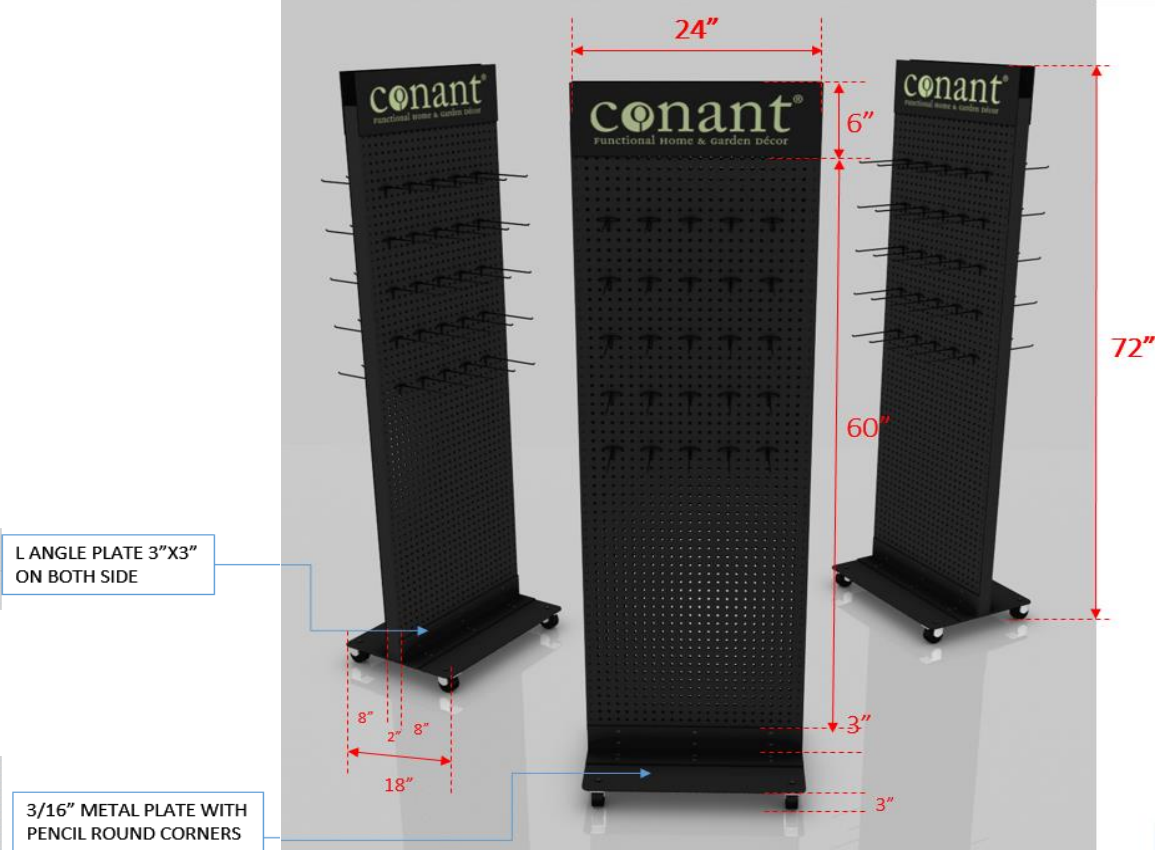

Planogram Displays

❖ 2 Sided Rolling Rack

RRACK2 - CONANT ROLLING RACK

**B1 - 2 SIDED ROLLING RACK
(OR SIDE A1 - 4 SIDED SPINNER)**

Combination: Bronze Patina (BP) + Satin Nickel (SN) Finishes

ITEM NO	DESCRIPTION	FACINGS	QTY
T6BP	Dial Thermometer BP	2	4
T6SN	Dial Thermometer SN	2	4
COMF3BP	Comfortmeter Cardinal BP	1	2
COMF4BP	Comfortmeter Hummingbird BP	1	2
T1BP	In/Out Thermometer BP	4	8
T1SN	In/Out Thermometer SN	2	4
T10BP	Large Dial Therm BP	1	2
T10SN	Large Dial Therm SN	1	2
T16BP	Grand View Therm BP	1	2
T16SN	Grand View Therm SN	1	2
VRG6BP	Grand View Rain Gauge BP	1	2
VRG6SN	Grand View Rain Gauge SN	1	2
VRG1BP	Rain Gauge BP	3	6
VRG1SN	Rain Gauge BP	3	6

COMF FINCH 3	COMF HYDRA 3	T10 SUNFLOWER 2
T6 BLUEBIRD 3	T6 DAHLIA 3	T10 OWL 2
T6 CLASSIC 3	T6 CLASSIC 3	T30BP 3
T30BP 3	T30BP 3	T10 CLASSIC 2
VRG10BP 3	VRG10BP 3	VRG10BP 3
VRG10BP 3	VRG10BP 3	T23BP 3

SIDE B2 - 2 SIDED ROLLING RACK

Combination: Bronze Patina (BP) + Goldenrod (GR) + Purple Amethyst (PA)
+ Royal Blue (RB) Finishes

ITEM NO	DESCRIPTION	FACINGS	QTY
COMF FINCH	Conv Comfortmeter Finch RB	1	2
COMF HYDRA	Conv Comfortmeter Hydrangea PA	1	2
T6 BLUEBIRD	Conv Thermometer Bluebird RB	1	2
T6 DAHLIA	Conv Thermometer Dahlia PA	1	2
T6 CLASSIC	Conv Thermometer Classic BP	2	4
T10 SUNFLOWER	Conv Lg Dial Therm Sunflower GR	1	2
T10 OWL	Conv Lg Dial Therm Barn Owl GR	1	2
T10 CLASSIC	Conv Lg Dial Therm Classic BP	1	2
T30BP	Elements Clear View Therm BP	2	6
VRG10BP	Elements Spiral Rain Gauge BP	4	12
T23BP	Vintage Oval Thermometer BP	1	3